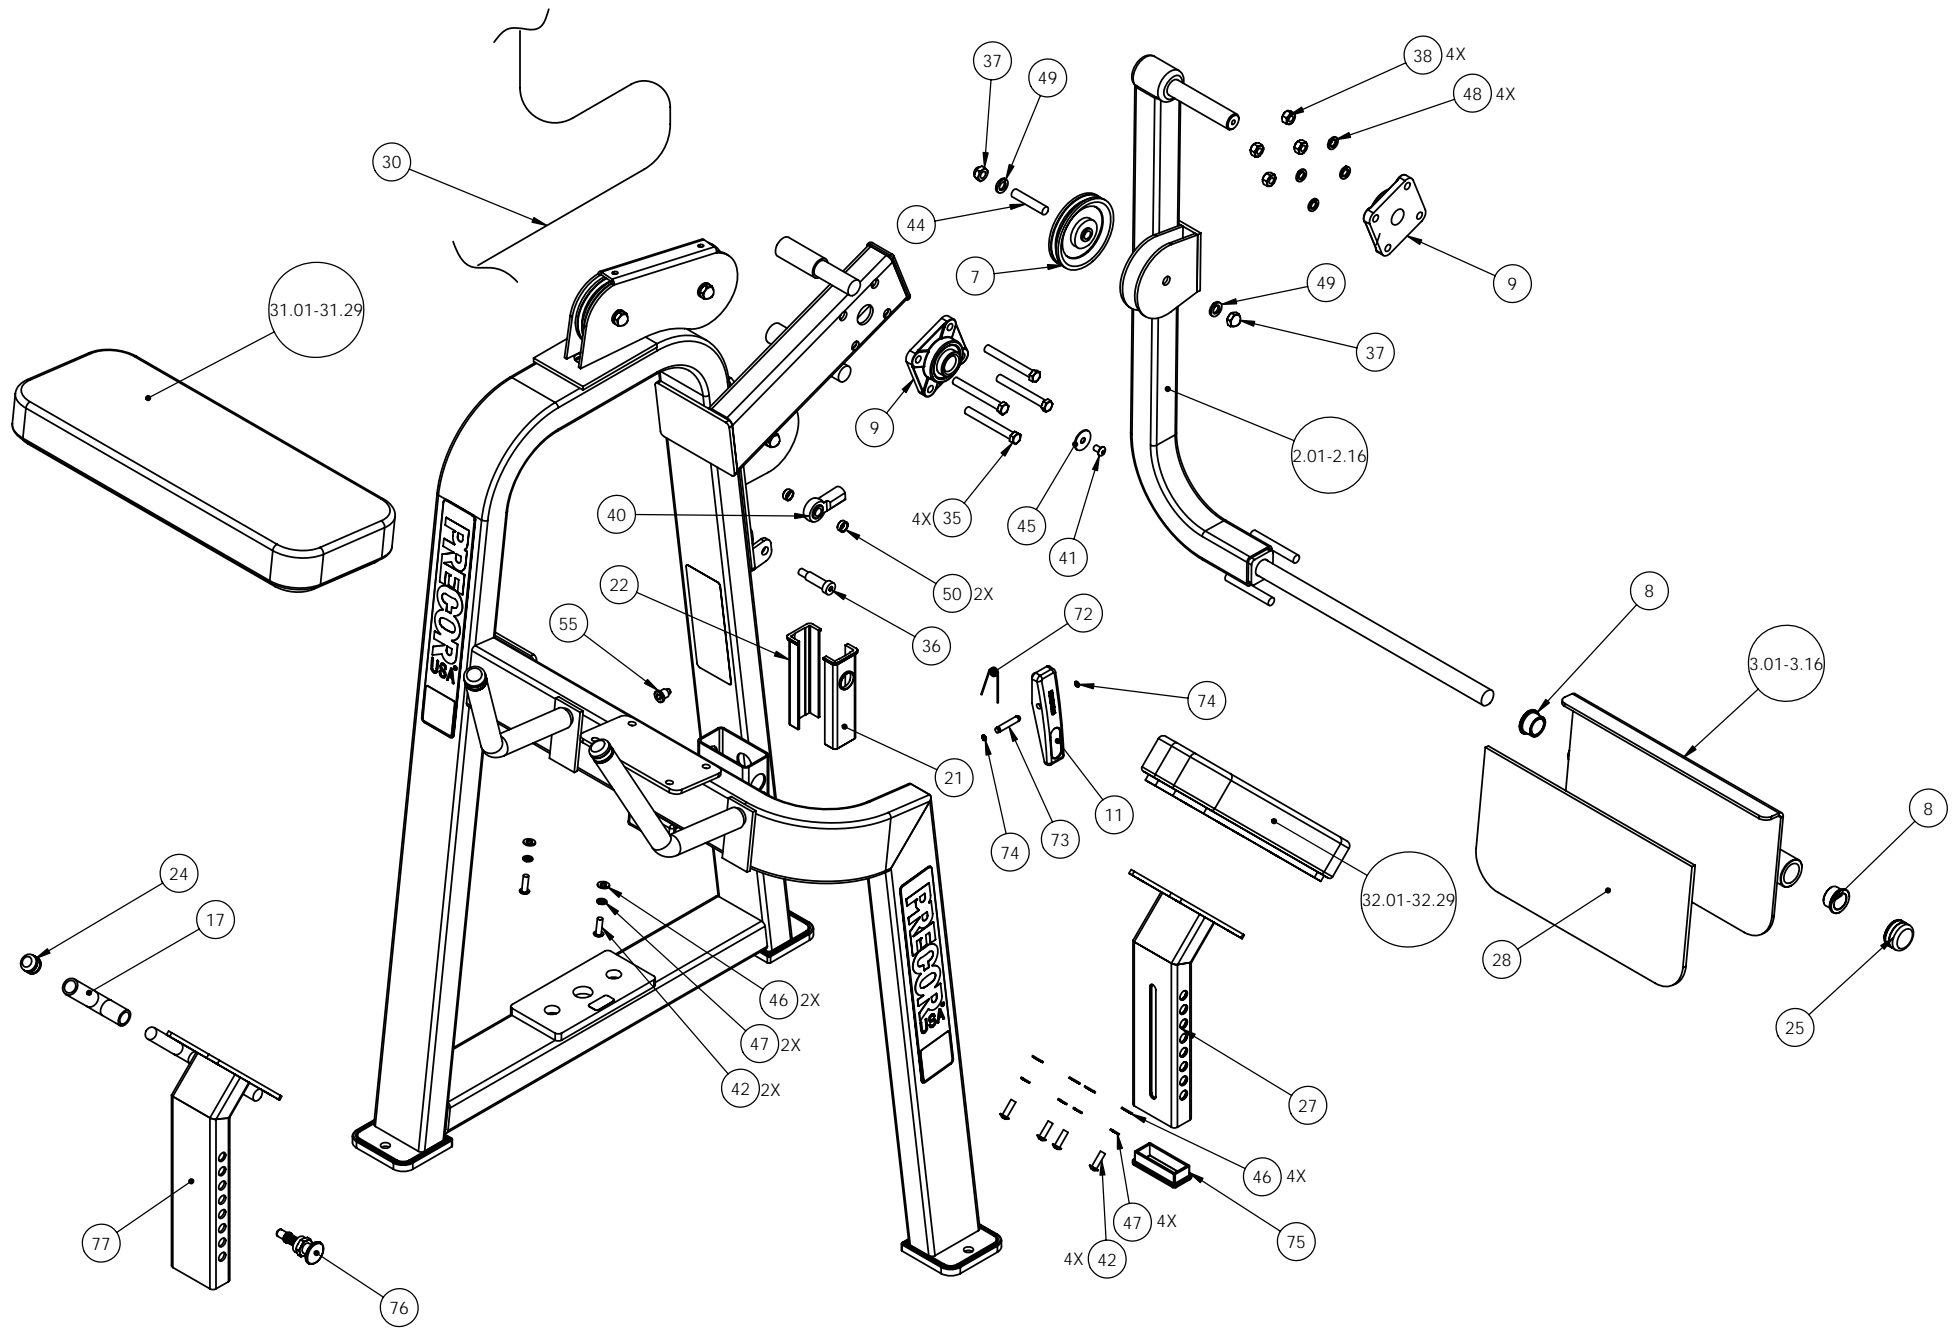

CHEST ADJ. PRIOR
TO 6/23/2005

618	P/N : CW30950-102	SUBREV : C
DRAWN BY : CT	DATE : 11.05.05	SHEET 3 OF 4

618	P/N : CW30950-102	SUBREV : C
DRAWN BY : CT	DATE : 11.05.05	SHEET 4 OF 4

618 Glute Isolator

Part Number	Description	Bubble Number
CW618SA1-211	ASSY,FRAME,MAIN,618,SKY WHITE	1.01
CW618SA1-212	ASSY,FRAME,MAIN,618T,SKY WHITE	1.01
CW618SA1-221	ASSY,FRAME,MAIN,618,BLACK	1.02
CW618SA1-231	ASSY,FRAME,MAIN,618,RED	1.03
CW618SA1-241	ASSY,FRAME,MAIN,618,PLAT SPRKLE	1.04
CW618SA1-251	ASSY,FRAME,MAIN,618,SILVER	1.05
CW618SA1-261	ASSY,FRAME,MAIN,618,BLUE	1.06
CW618SA1-271	ASSY,FRAME,MAIN,618,CHARCOAL	1.07
CW618SA1-281	ASSY,FRAME,MAIN,618,CATH GRAY	1.08
CW618SA1-291	ASSY,FRAME,MAIN,618,SILVER VIEN	1.09
CW618SA1-312	ASSY,FRAME,MAIN,618T,STONE HG	1.11
CW618SA1-321	ASSY,FRAME,MAIN,618,TITANIUM HG	1.12
CW618SA1-322	ASSY,FRAME,MAIN,618T,TITANIUM HG	1.12
CW618SA1-331	ASSY,FRAME,MAIN,618,WHITE GLOSS	1.13
CW618SA1-341	ASSY,FRAME,MAIN,618,BLACK ONYX	1.14
CW618SA1-351	ASSY,FRAME,MAIN,618,LT. BRONZE	1.15
CW618SA1-361	ASSY,FRAME,MAIN,618,SAPPHIRE BL	1.16
CW618SA2-211	ASSY,ARM,618,SKY WHITE	2.01
CW618SA2-321	ASSY,ARM,618,TITANIUM HG	2.12
CW618SA3-211	ASSY,FOOT PLATE,618,SKY WHITE	3.01
CW618SA3-221	ASSY,FOOT PLATE,618,BLACK	3.02
CW618SA3-231	ASSY,FOOT PLATE,618,RED	3.03
CW618SA3-241	ASSY,FOOT PLATE,618,PLAT SPKLE	3.04
CW618SA3-251	ASSY,FOOT PLATE,618,SILVER	3.05
CW618SA3-261	ASSY,FOOT PLATE,618,BLUE	3.06
CW618SA3-271	ASSY,FOOT PLATE,618,CHARCOAL	3.07
CW618SA3-281	ASSY,FOOT PLATE,618,CATH GRY	3.08
CW618SA3-291	ASSY,FOOT PLATE,618,SILVER VIEN	3.09
CW618SA3-311	ASSY,FOOT PLATE,618,STONE HG	3.11
CW618SA3-321	ASSY,FOOT PLATE,618,TITANIUM HG	3.12
CW618SA3-331	ASSY,FOOT PLATE,618,WHITE GLOSS	3.13
CW618SA3-341	ASSY,FOOT PLATE,618,BLACK ONYX	3.14
CW618SA3-351	ASSY,FOOT PLATE,618,LIGHT BRONZE	3.15
CW618SA3-361	ASSY,FOOT PLATE,618,SAPPHIRE BLUE	3.16
CW30052-101	LABEL,INSTRUCTION,618	4
CWAC1001-101	LABEL,"ICARIAN", 1 1/2 X 8 1/8	5
CWAC1002-101	LABEL,"ICARIAN", 3 X 16 3/8	6
CWAC1009-101	PULLEY, 4 1/2 DIA X 1/2 ID	7
CW10043-134	BUSHING, BRONZE, 1" ID X 1 1/4" OD	8
CW12405-101	PILLOW BLOCK, BEARING, FLANGE, 4 BO	9
CW12404-101	CAP, GUIDE ROD,DIA 3/4, BLK	10
CW32460-221	ASSY, RATCHETING LEVER, BLACK	11
CW11311-102	ENDCAP, REC TUBE, 2X4, BLK PLASTIC	12
CW12402-101	BUMPER, ID 1.050, BLK RUBBER	13
CW34822-101	LABEL,"ASSEMBLED IN THE USA"	14
CWAC1161-101	LABEL, ROUND,"MADE IN USA"	14
CWAC1183-101	LABEL, WARNING, SERIOUS INJURY	16
CWGR4613-750	GRIP, RUBBER, 1.00" OD HANDLE, 13.7	18