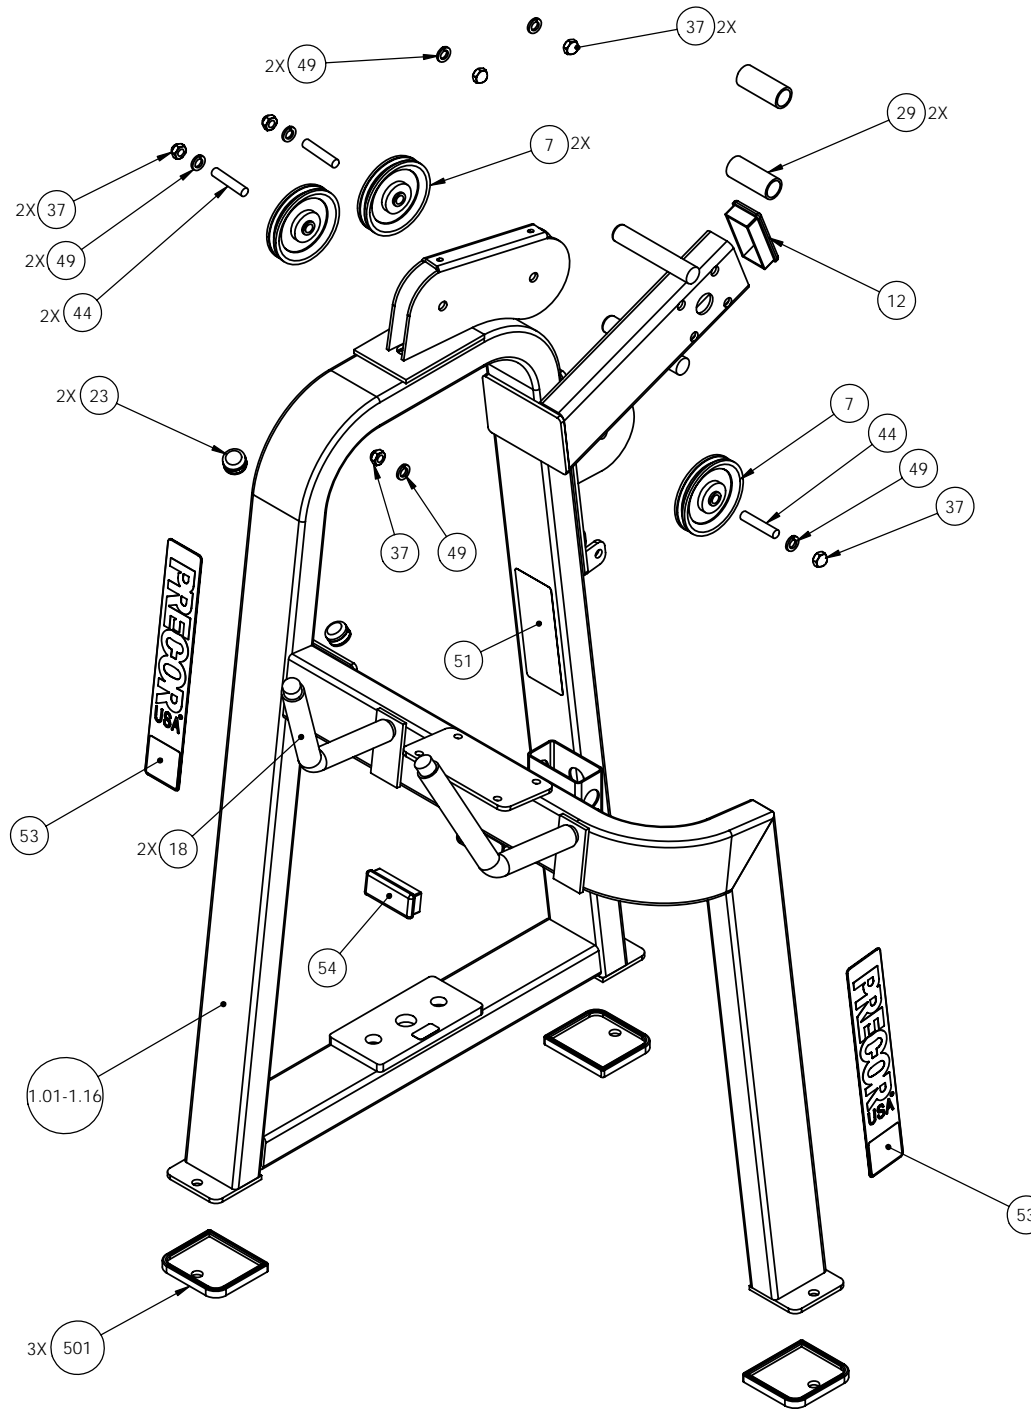

618	P/N : CW30950-102	SUBREV : C
DRAWN BY : CT	DATE : 11.05.05	SHEET 2 OF 4