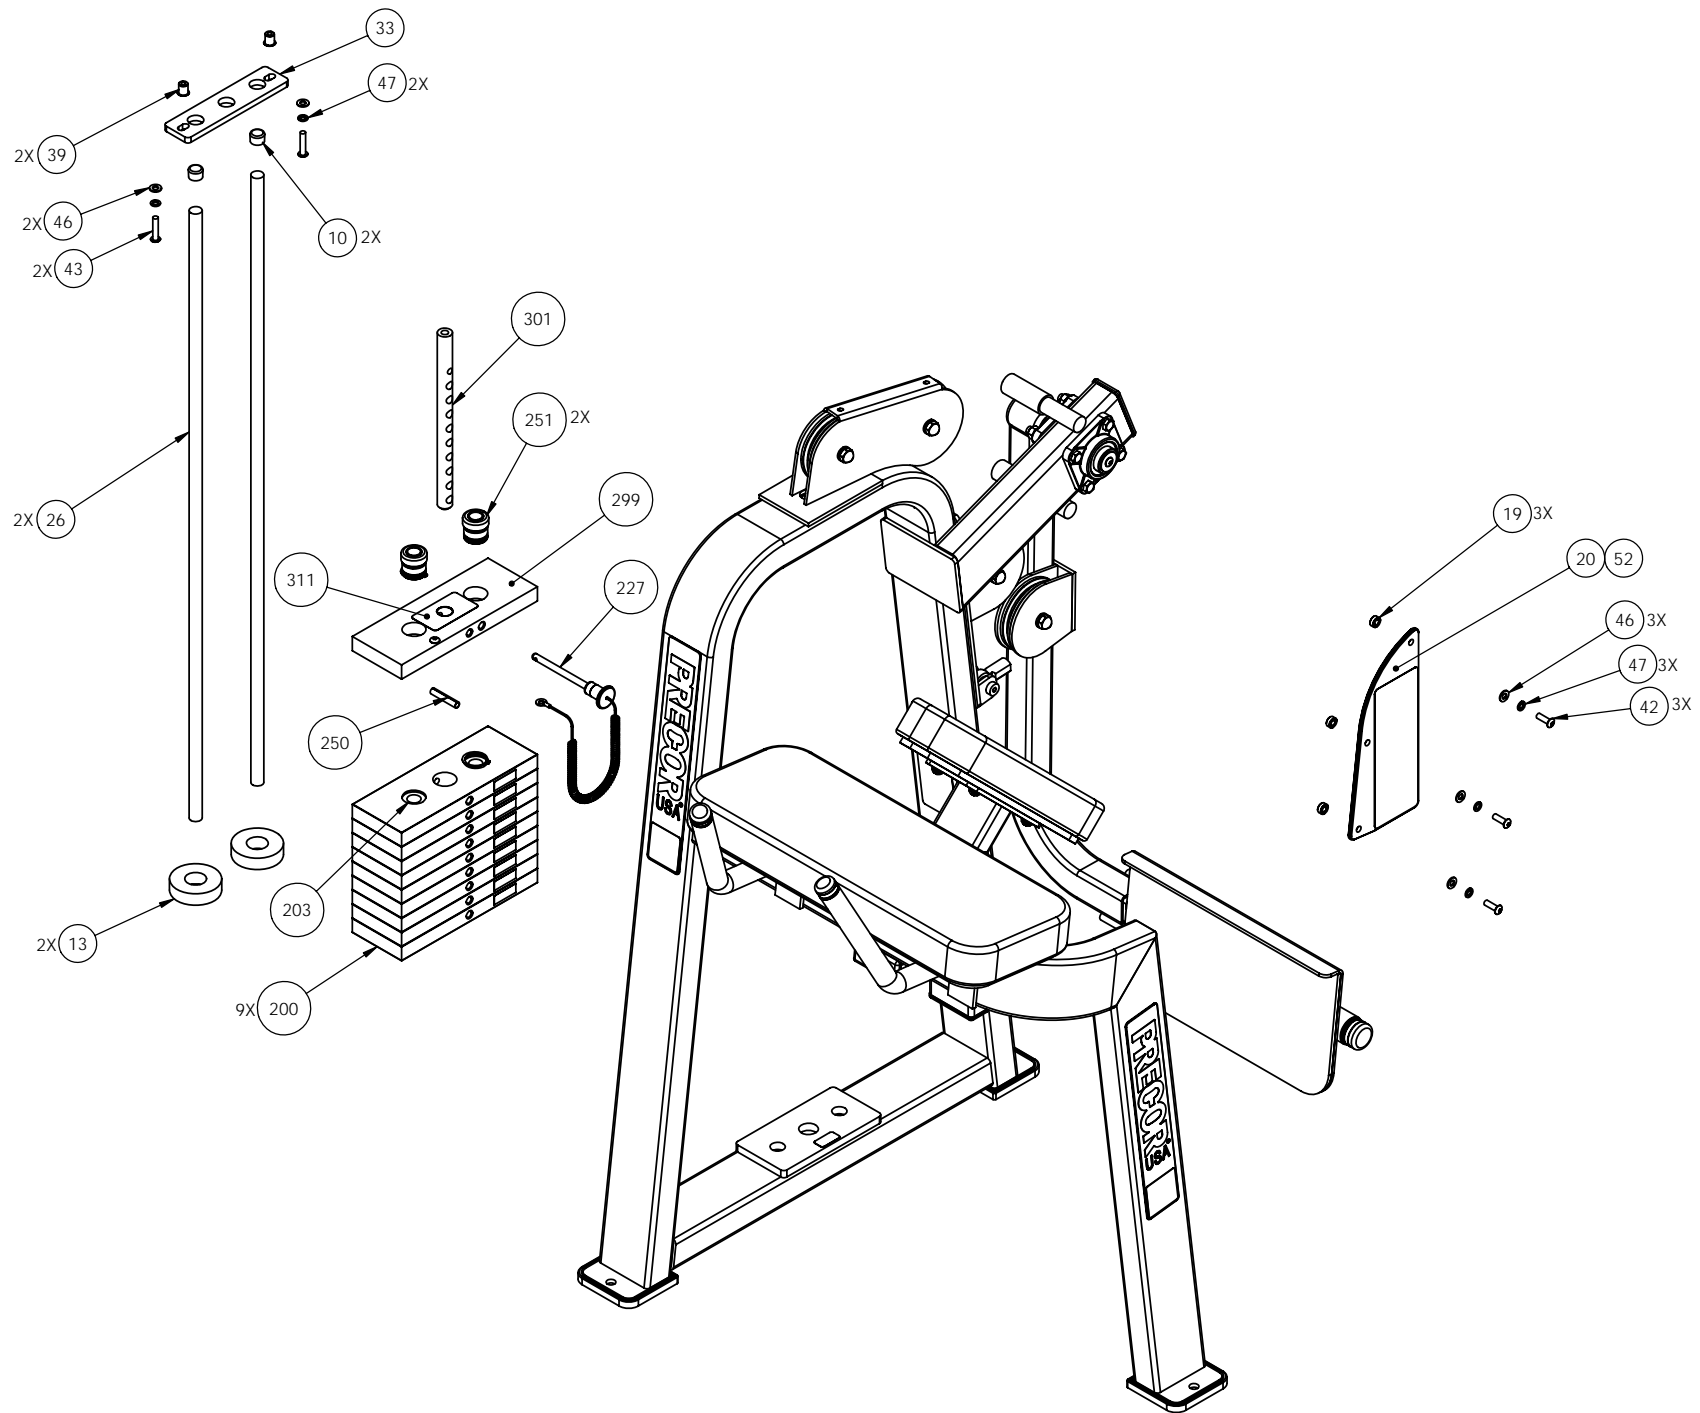

CHEST ADJ. PRIOR
TO 6/23/2005

618	P/N : CW30950-102	SUBREV : C
DRAWN BY : CT	DATE : 11.05.05	SHEET 3 OF 4

618	P/N : CW30950-102	SUBREV : C
DRAWN BY : CT	DATE : 11.05.05	SHEET 4 OF 4

618 Glute Isolator

Part Number	Description	Bubble Number
CW618SA1-211	ASSY,FRAME,MAIN,618,SKY WHITE	1.01
CW618SA1-212	ASSY,FRAME,MAIN,618T,SKY WHITE	1.01
CW618SA1-221	ASSY,FRAME,MAIN,618,BLACK	1.02
CW618SA1-231	ASSY,FRAME,MAIN,618,RED	1.03
CW618SA1-241	ASSY,FRAME,MAIN,618,PLAT SPRKLE	1.04
CW618SA1-251	ASSY,FRAME,MAIN,618,SILVER	1.05
CW618SA1-261	ASSY,FRAME,MAIN,618,BLUE	1.06
CW618SA1-271	ASSY,FRAME,MAIN,618,CHARCOAL	1.07
CW618SA1-281	ASSY,FRAME,MAIN,618,CATH GRAY	1.08
CW618SA1-291	ASSY,FRAME,MAIN,618,SILVER VIEN	1.09
CW618SA1-312	ASSY,FRAME,MAIN,618T,STONE HG	1.11
CW618SA1-321	ASSY,FRAME,MAIN,618,TITANIUM HG	1.12
CW618SA1-322	ASSY,FRAME,MAIN,618T,TITANIUM HG	1.12
CW618SA1-331	ASSY,FRAME,MAIN,618,WHITE GLOSS	1.13
CW618SA1-341	ASSY,FRAME,MAIN,618,BLACK ONYX	1.14
CW618SA1-351	ASSY,FRAME,MAIN,618,LT. BRONZE	1.15
CW618SA1-361	ASSY,FRAME,MAIN,618,SAPPHIRE BL	1.16
CW618SA2-211	ASSY,ARM,618,SKY WHITE	2.01
CW618SA2-321	ASSY,ARM,618,TITANIUM HG	2.12
CW618SA3-211	ASSY,FOOT PLATE,618,SKY WHITE	3.01
CW618SA3-221	ASSY,FOOT PLATE,618,BLACK	3.02
CW618SA3-231	ASSY,FOOT PLATE,618,RED	3.03
CW618SA3-241	ASSY,FOOT PLATE,618,PLAT SPKLE	3.04
CW618SA3-251	ASSY,FOOT PLATE,618,SILVER	3.05
CW618SA3-261	ASSY,FOOT PLATE,618,BLUE	3.06
CW618SA3-271	ASSY,FOOT PLATE,618,CHARCOAL	3.07
CW618SA3-281	ASSY,FOOT PLATE,618,CATH GRY	3.08
CW618SA3-291	ASSY,FOOT PLATE,618,SILVER VIEN	3.09
CW618SA3-311	ASSY,FOOT PLATE,618,STONE HG	3.11
CW618SA3-321	ASSY,FOOT PLATE,618,TITANIUM HG	3.12
CW618SA3-331	ASSY,FOOT PLATE,618,WHITE GLOSS	3.13
CW618SA3-341	ASSY,FOOT PLATE,618,BLACK ONYX	3.14
CW618SA3-351	ASSY,FOOT PLATE,618,LIGHT BRONZE	3.15
CW618SA3-361	ASSY,FOOT PLATE,618,SAPPHIRE BLUE	3.16
CW30052-101	LABEL,INSTRUCTION,618	4
CWAC1001-101	LABEL,"ICARIAN", 1 1/2 X 8 1/8	5
CWAC1002-101	LABEL,"ICARIAN", 3 X 16 3/8	6
CWAC1009-101	PULLEY, 4 1/2 DIA X 1/2 ID	7
CW10043-134	BUSHING, BRONZE, 1" ID X 1 1/4" OD	8
CW12405-101	PILLOW BLOCK, BEARING, FLANGE, 4 BO	9
CW12404-101	CAP, GUIDE ROD,DIA 3/4, BLK	10
CW32460-221	ASSY, RATCHETING LEVER, BLACK	11
CW11311-102	ENDCAP, REC TUBE, 2X4, BLK PLASTIC	12
CW12402-101	BUMPER, ID 1.050, BLK RUBBER	13
CW34822-101	LABEL,"ASSEMBLED IN THE USA"	14
CWAC1161-101	LABEL, ROUND,"MADE IN USA"	14
CWAC1183-101	LABEL, WARNING, SERIOUS INJURY	16
CWGR4613-750	GRIP, RUBBER, 1.00" OD HANDLE, 13.7	18